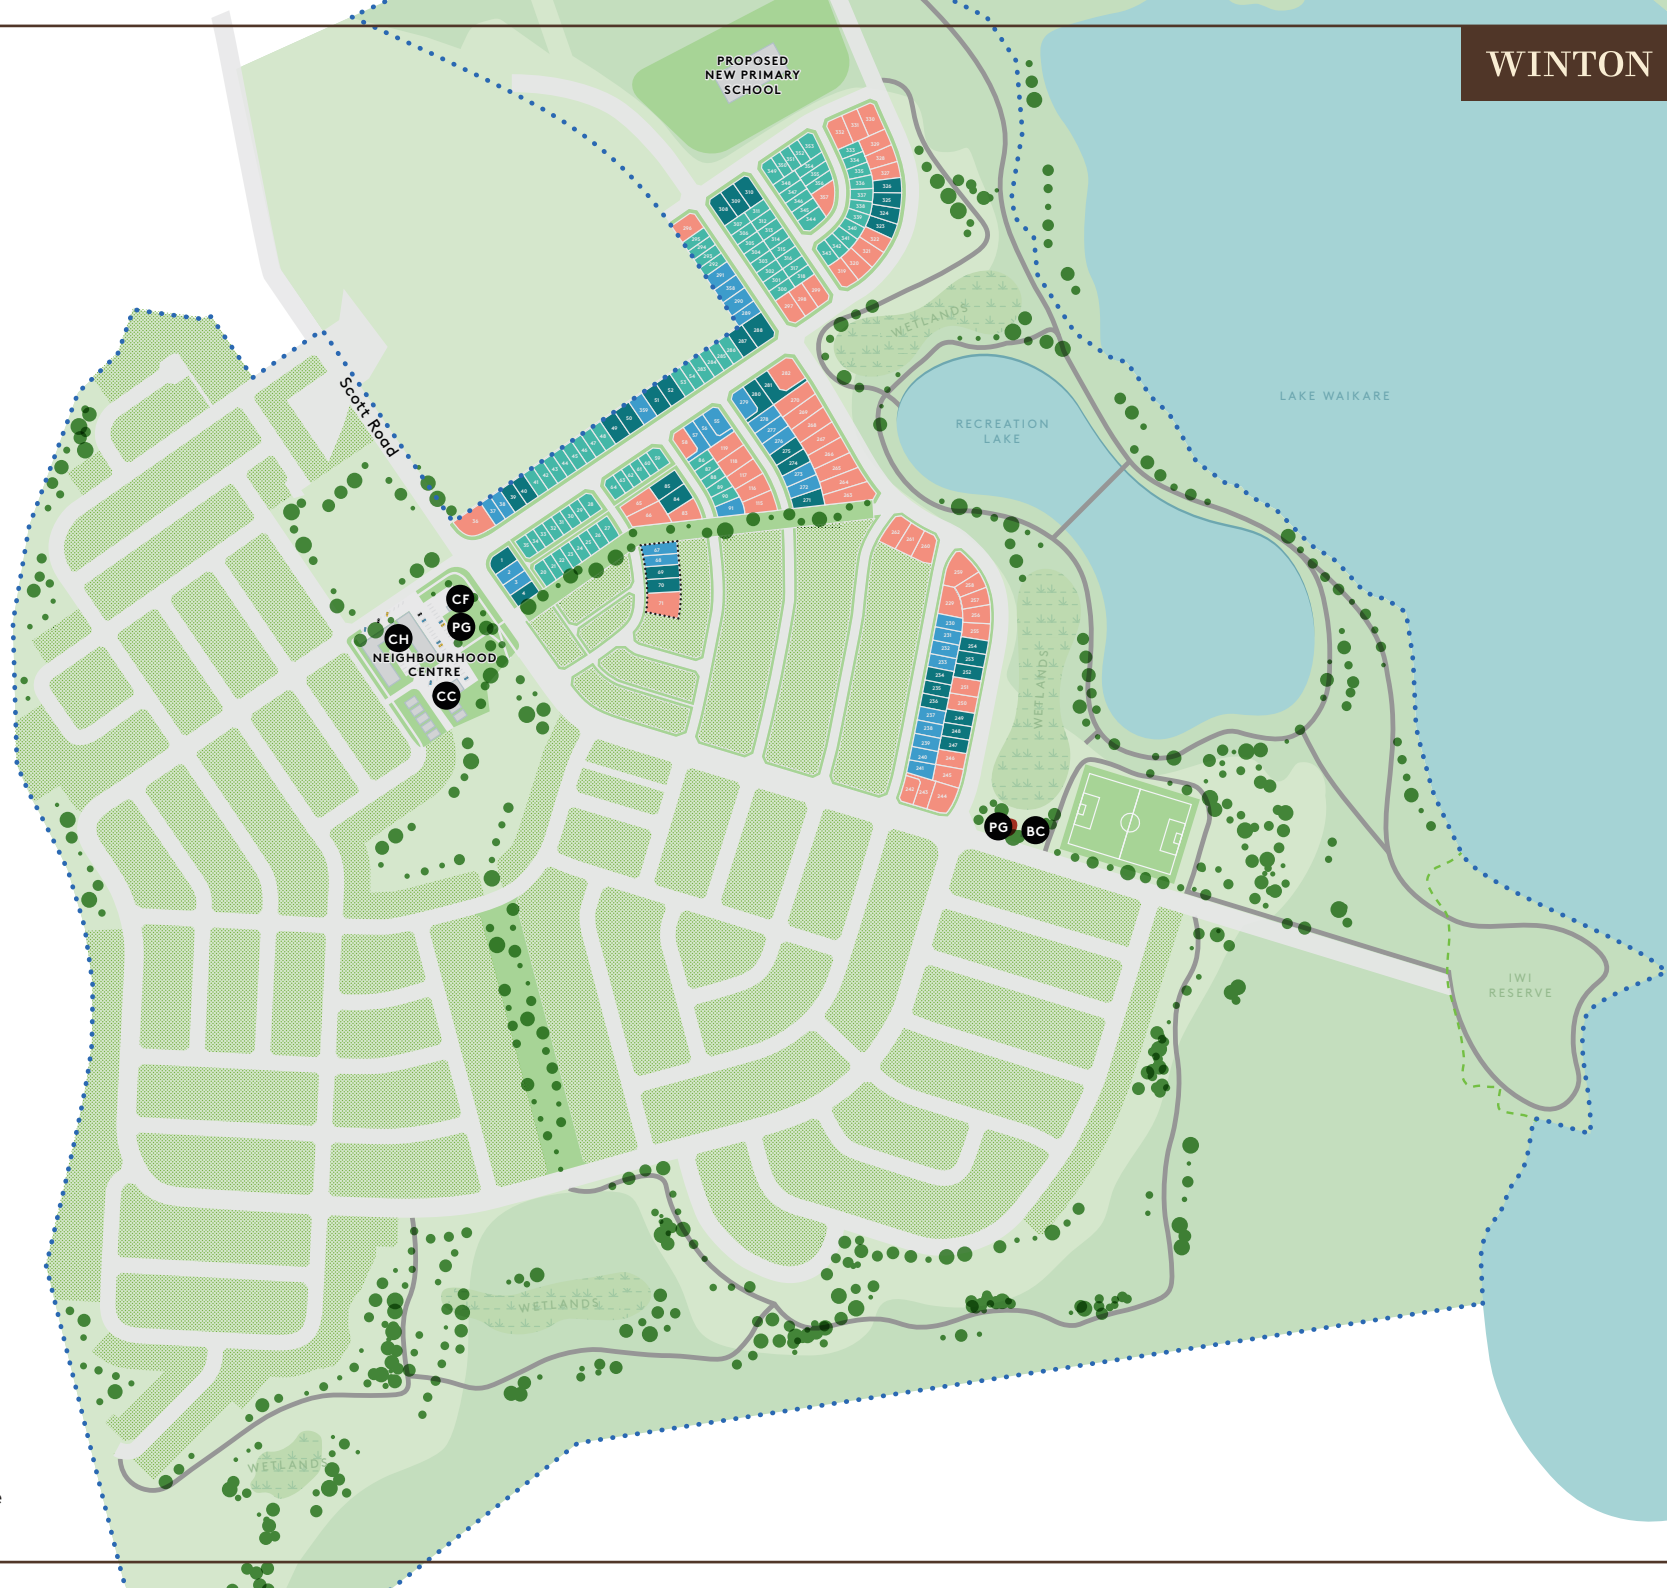

Masterplan

- Modern Homes
- Vantage Homes
- Design Your Own Sections
- KiwiBuild Homes
- Show Homes
- Sales Office

PROPOSED NEW PRIMARY SCHOOL

Scott Road

WETLANDS

LAKE WAIKARE

RECREATION LAKE

WETLANDS

CH
NEIGHBOURHOOD CENTRE
CF
PG
CC

OneRoof
Price Rewind

Disclaimer
Illustrative purposes only, subject to change

PG BC

LAKESIDE

Masterplan

- Modern Homes
- Vantage Homes
- Design Your Own Sections
- KiwiBuild Homes
- ⋯ Show Homes
- CF Cafe
- CC Childcare Centre
- PG Playground
- CH Commercial Hub
- BC Basketball Court
- Future Development
- ⋯ Development Boundary
- Walking/cycling trail